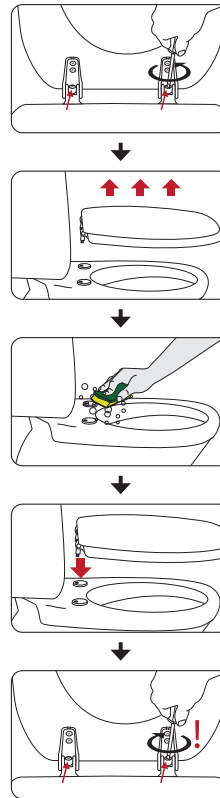

Easy Release

Lätt att ta av sitsen.
Lös gör två skruvar och dra upp.